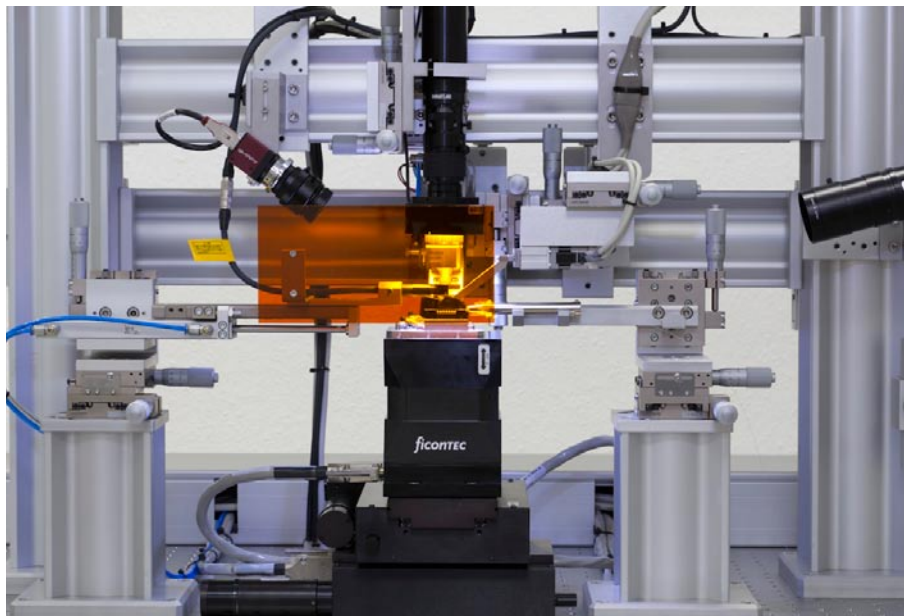

MACHINES
FiberLine

FiberLine - Micro Assembly Solutions for Fiber-optical Components

The FiberLine describes a product family of machines. All members of that family in some way handle fiber optic products. Especially the emerging technology of silicon photonics make heavy use of packaging equipment of that portfolio.

The fiber handling systems from ficonTEC are used in various stages of the fiber optic packaging process, e.g. fiber alignment, or pigtailing. Up to 16 axis, advanced machine vision, full integration of peripheral equipment such as welding lasers, power meters, laser drivers, dispensing systems, etc. are being controlled by ficonTEC's extremely powerful machine software.